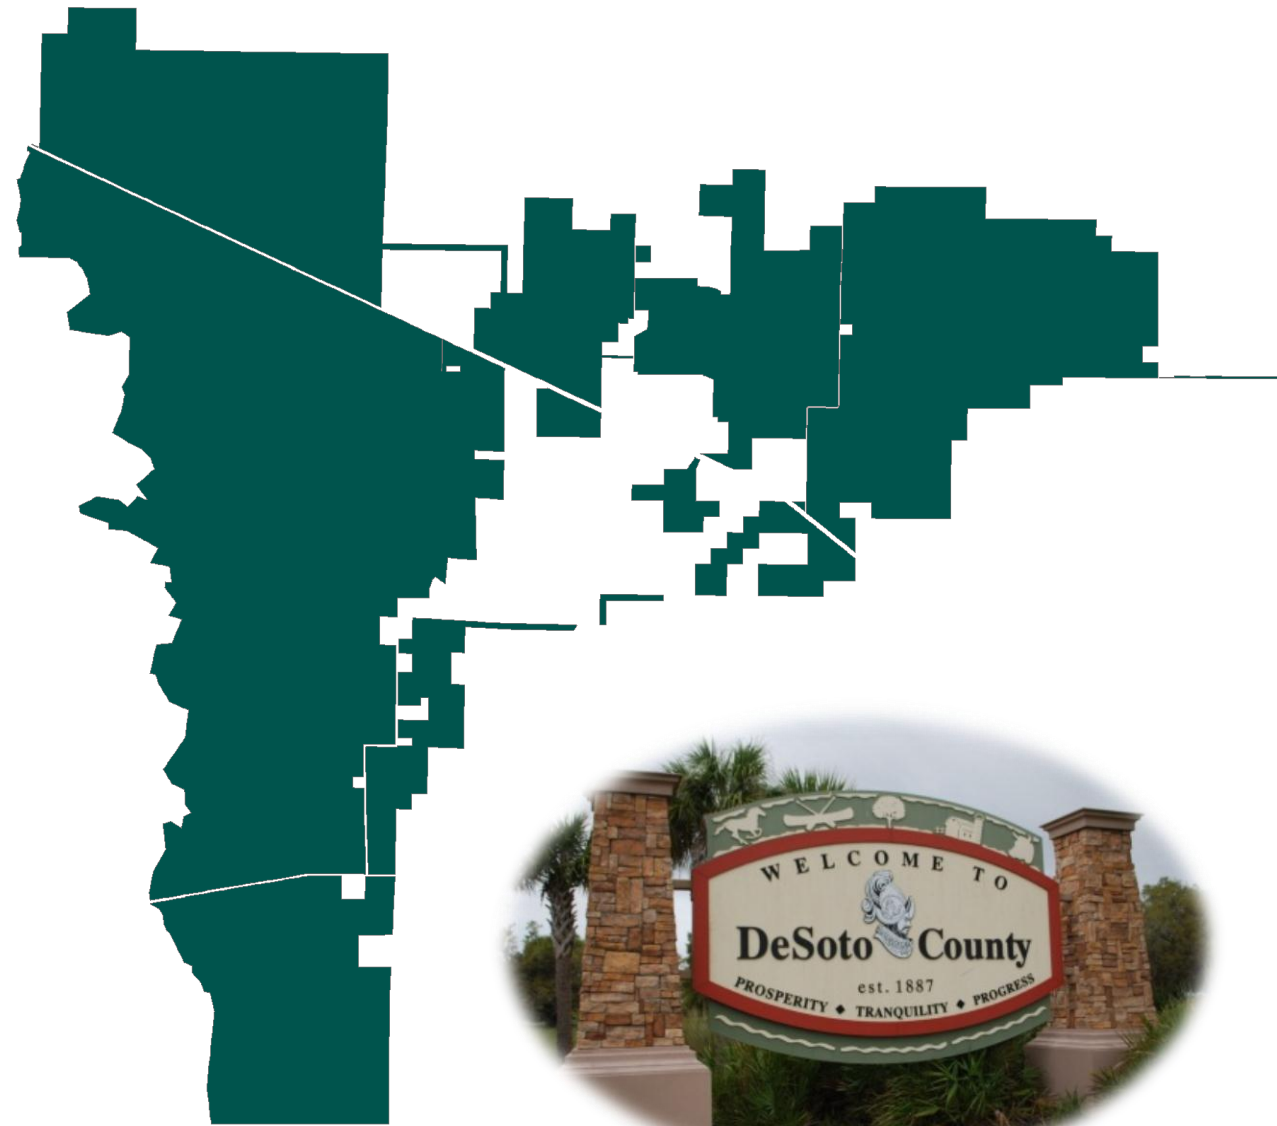

# DeSoto Mine

Conceptual Plan and  
Environmental  
Resource Permit  
Application

DECEMBER, 2014

D  
e  
S  
o  
t  
o

## DeSoto Mine

Conceptual Plan and Environmental Resource Permit Application

DECEMBER, 2014